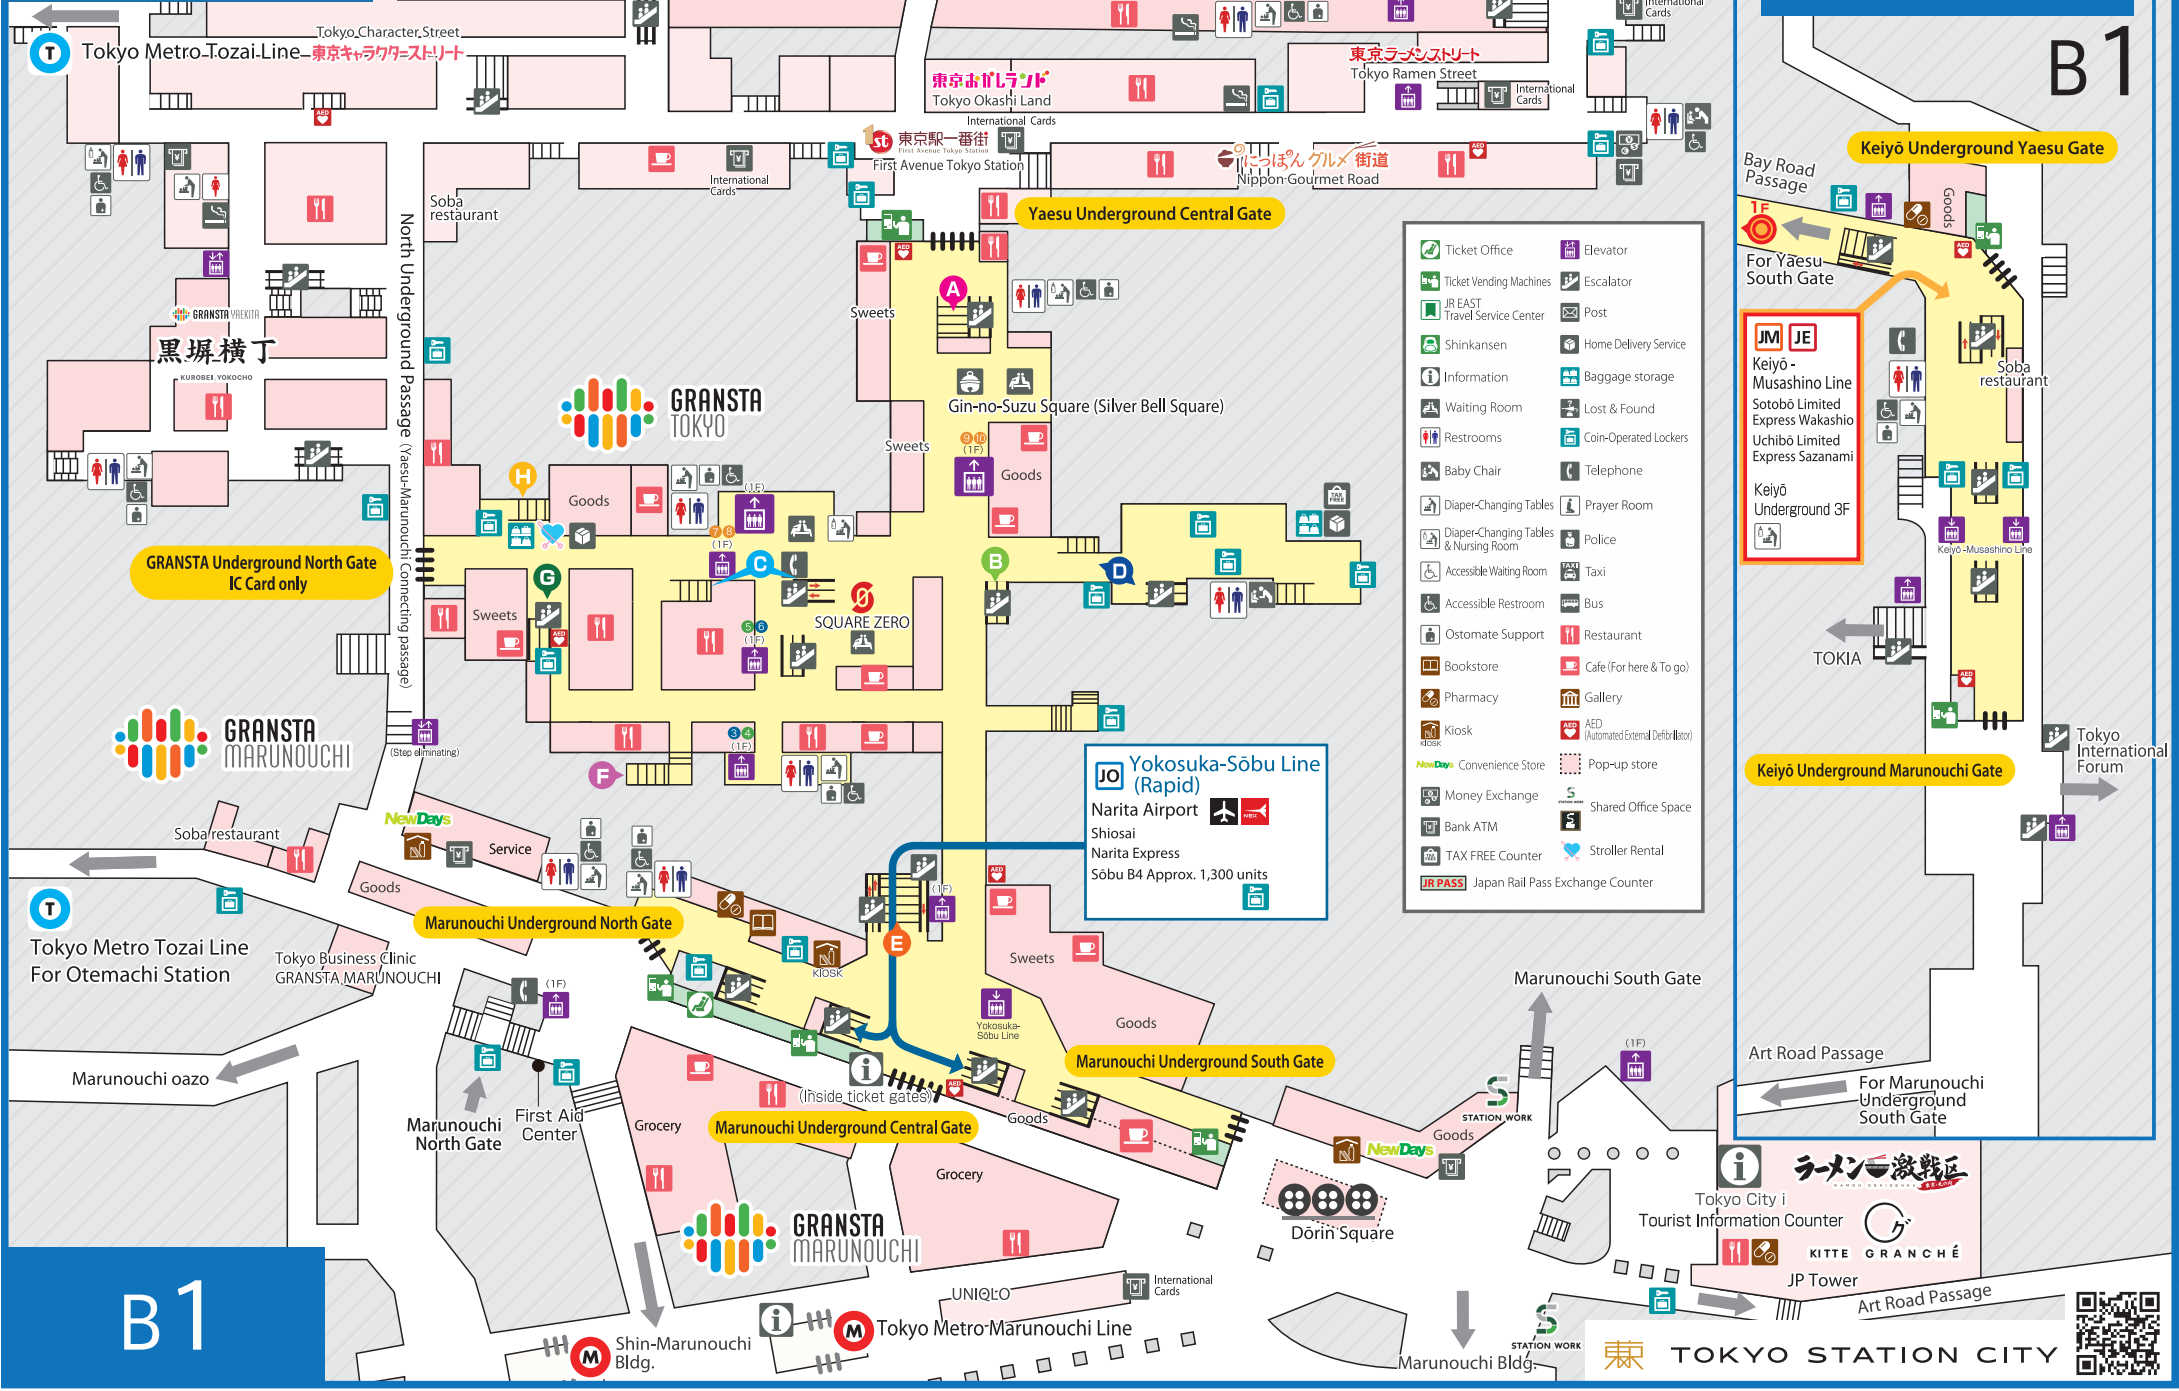

Tokyo Station Map

English/英語

- | | | | |
|-------|----|----|---|
| 1 | 2 | JC | Chuo Line (For Shinjuku, Takao)/ Limited Express |
| 3 | | JK | Keihin-Tohoku Line (For Ueno, Omiya) |
| 4 | | JY | Yamanote Line (For Ueno, Ikebukuro) |
| 5 | | JY | Yamanote Line (For Shinagawa, Shibuya) |
| 6 | | JK | Keihin-Tohoku Line (For Shinagawa, Ofuna) |
| 7 | 8 | JU | Ueno-Tokyo Line (For Ueno, Omiya, Utsunomiya, Takasaki & Mito/ Limited Express) |
| 9 | 10 | JT | Tokaido Line (For Yokohama, Odawara, Atami & Ito/ Limited Express) |
| 14~19 | | | Tokaido, Sanyo Shinkansen (For Nagoya, Shin-Osaka, Hakata) |
| 20~23 | | | Tohoku, Yamagata, Akita, Hokkaido Joetsu, Hokuriku (via Nagano) Shinkansen |

JM JE Keiyō - Musashino Line
Sotobō Limited Express Wakashio
Uchibō Limited Express Sazanami

Navigation App
TOKYO STATION NAVI
Free Download

Download on the App Store
GET IT ON Google Play

1F

[As of 01.Feb. 2024] Please note that conditions may differ due to construction, etc.

Tokyo Station Map

English/英語

- | | |
|--|--|
| Ticket Office | Elevator |
| Ticket Vending Machines | Escalator |
| JR EAST Travel Service Center | Post |
| Shinkansen | Home Delivery Service |
| Information | Baggage storage |
| Waiting Room | Lost & Found |
| Restrooms | Coin-Operated Lockers |
| Baby Chair | Telephone |
| Diaper-Changing Tables | Prayer Room |
| Diaper-Changing Tables & Nursing Room | Police |
| Accessible Waiting Room | Taxi |
| Accessible Restroom | Bus |
| Ostomate Support | Restaurant |
| Bookstore | Cafe (For here & To go) |
| Pharmacy | Gallery |
| Kiosk | AED (Automated External Defibrillator) |
| NewDays Convenience Store | Pop-up store |
| Money Exchange | Shared Office Space |
| Bank ATM | TAX FREE Counter |
| TAX FREE Counter | Stroller Rental |
| JR PASS Japan Rail Pass Exchange Counter | |

B1

B1

TOKYO STATION CITY