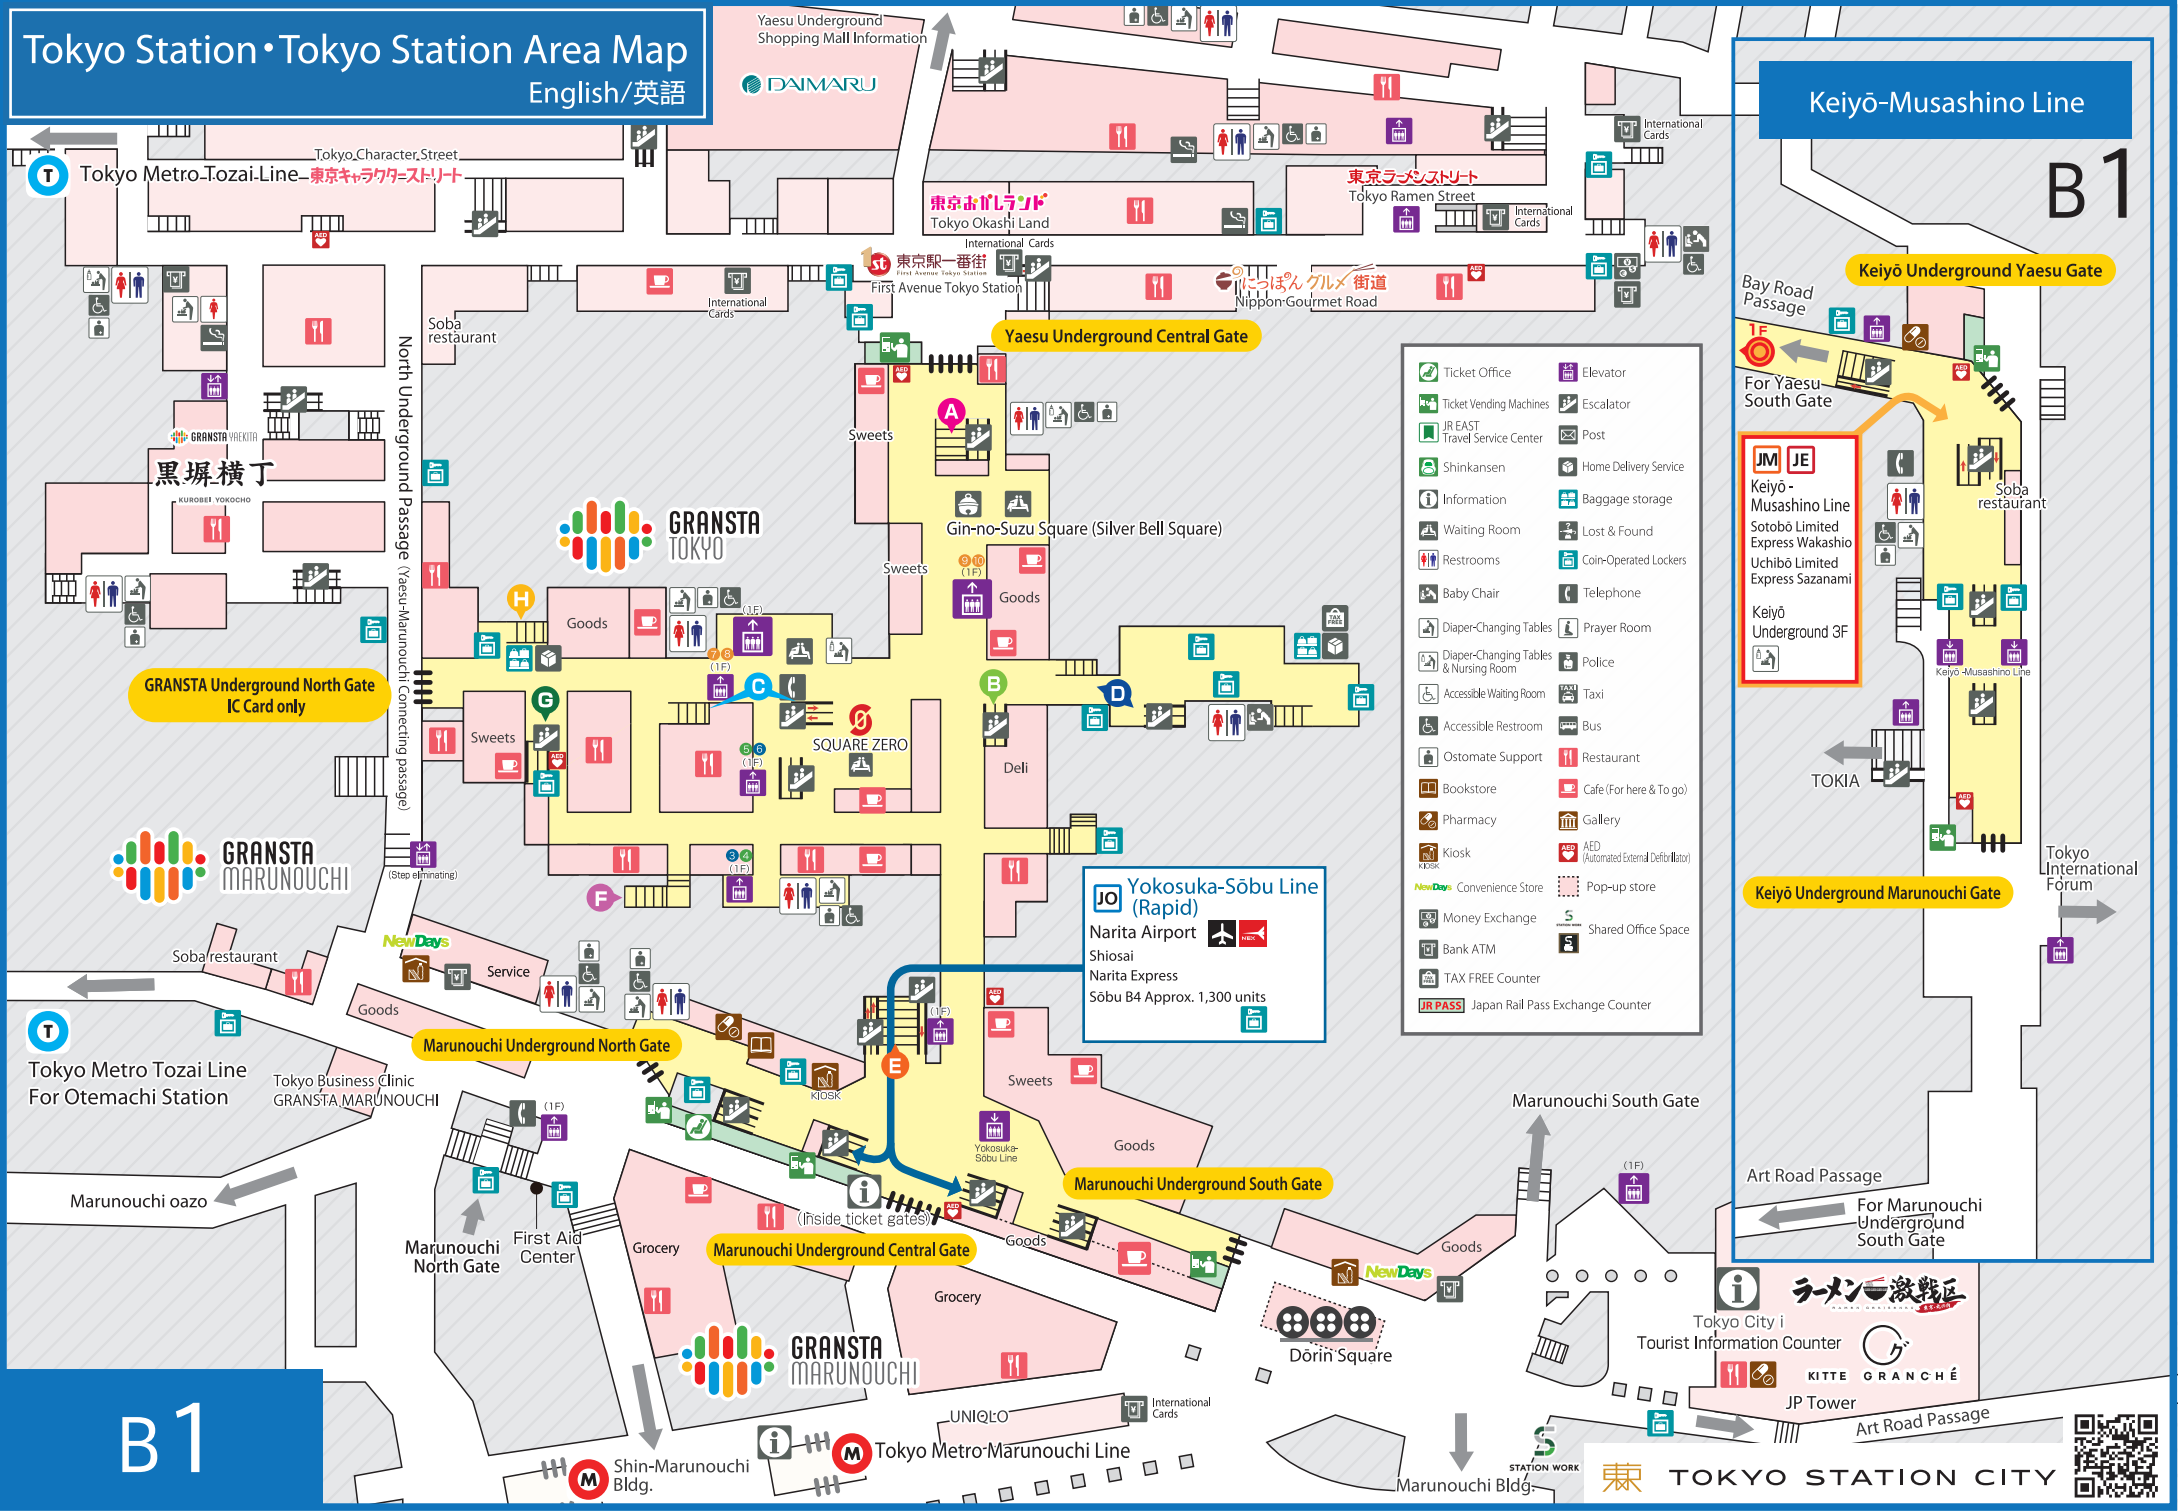

Tokyo Station • Tokyo Station Area Map

English/英語

Yokosuka-Sōbu Line (Rapid)
Narita Airport
Shiosai
Narita Express
Sōbu B4 Approx. 1,300 units

Keiyo-Musashino Line

B1

GRANSTA Underground North Gate
IC Card only

Keiyo Underground Yaesu Gate

JM JE
Keiyo-Musashino Line
Sotobō Limited Express Wakashio
Uchibō Limited Express Sazanami
Keiyo Underground 3F

Keiyo Underground Marunouchi Gate

GRANSTA MARUNOUCHI

Marunouchi Underground North Gate

Marunouchi Underground South Gate

Marunouchi Underground Central Gate

Marunouchi South Gate

ラーメン激戦区

B1

Shin-Marunouchi Bldg.

Tokyo Metro Marunouchi Line

Marunouchi Bldg.

TOKYO STATION CITY