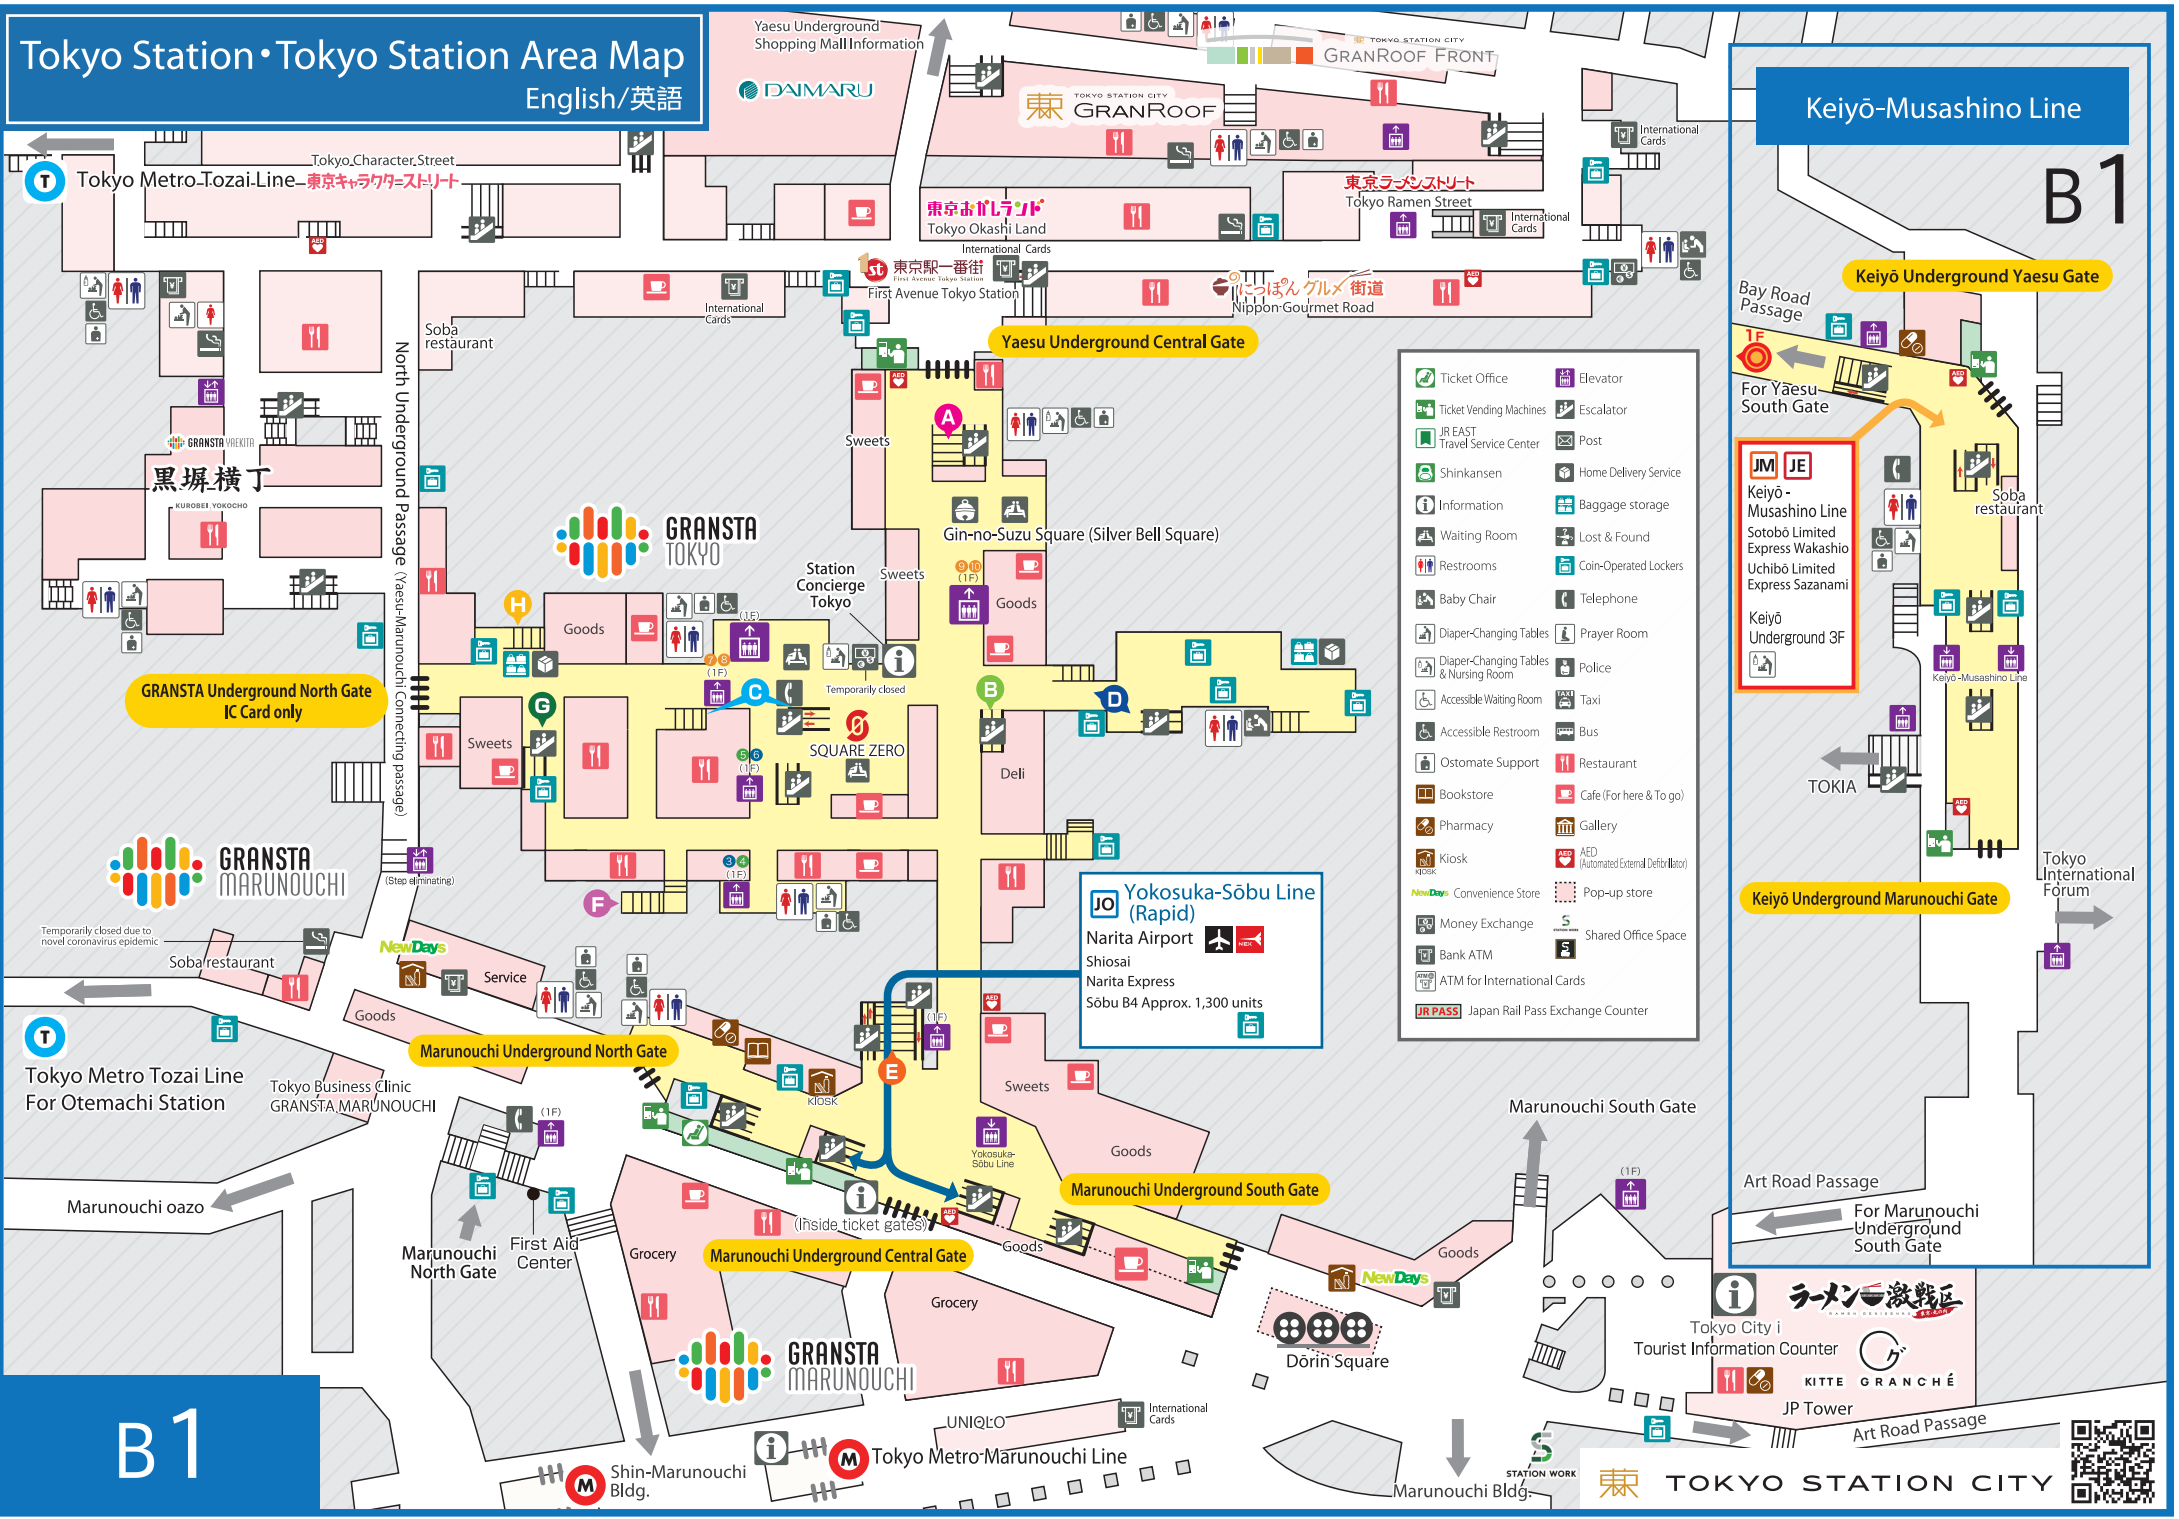

Tokyo Station • Tokyo Station Area Map

English / 英語

B1

B1

TOKYO STATION CITY